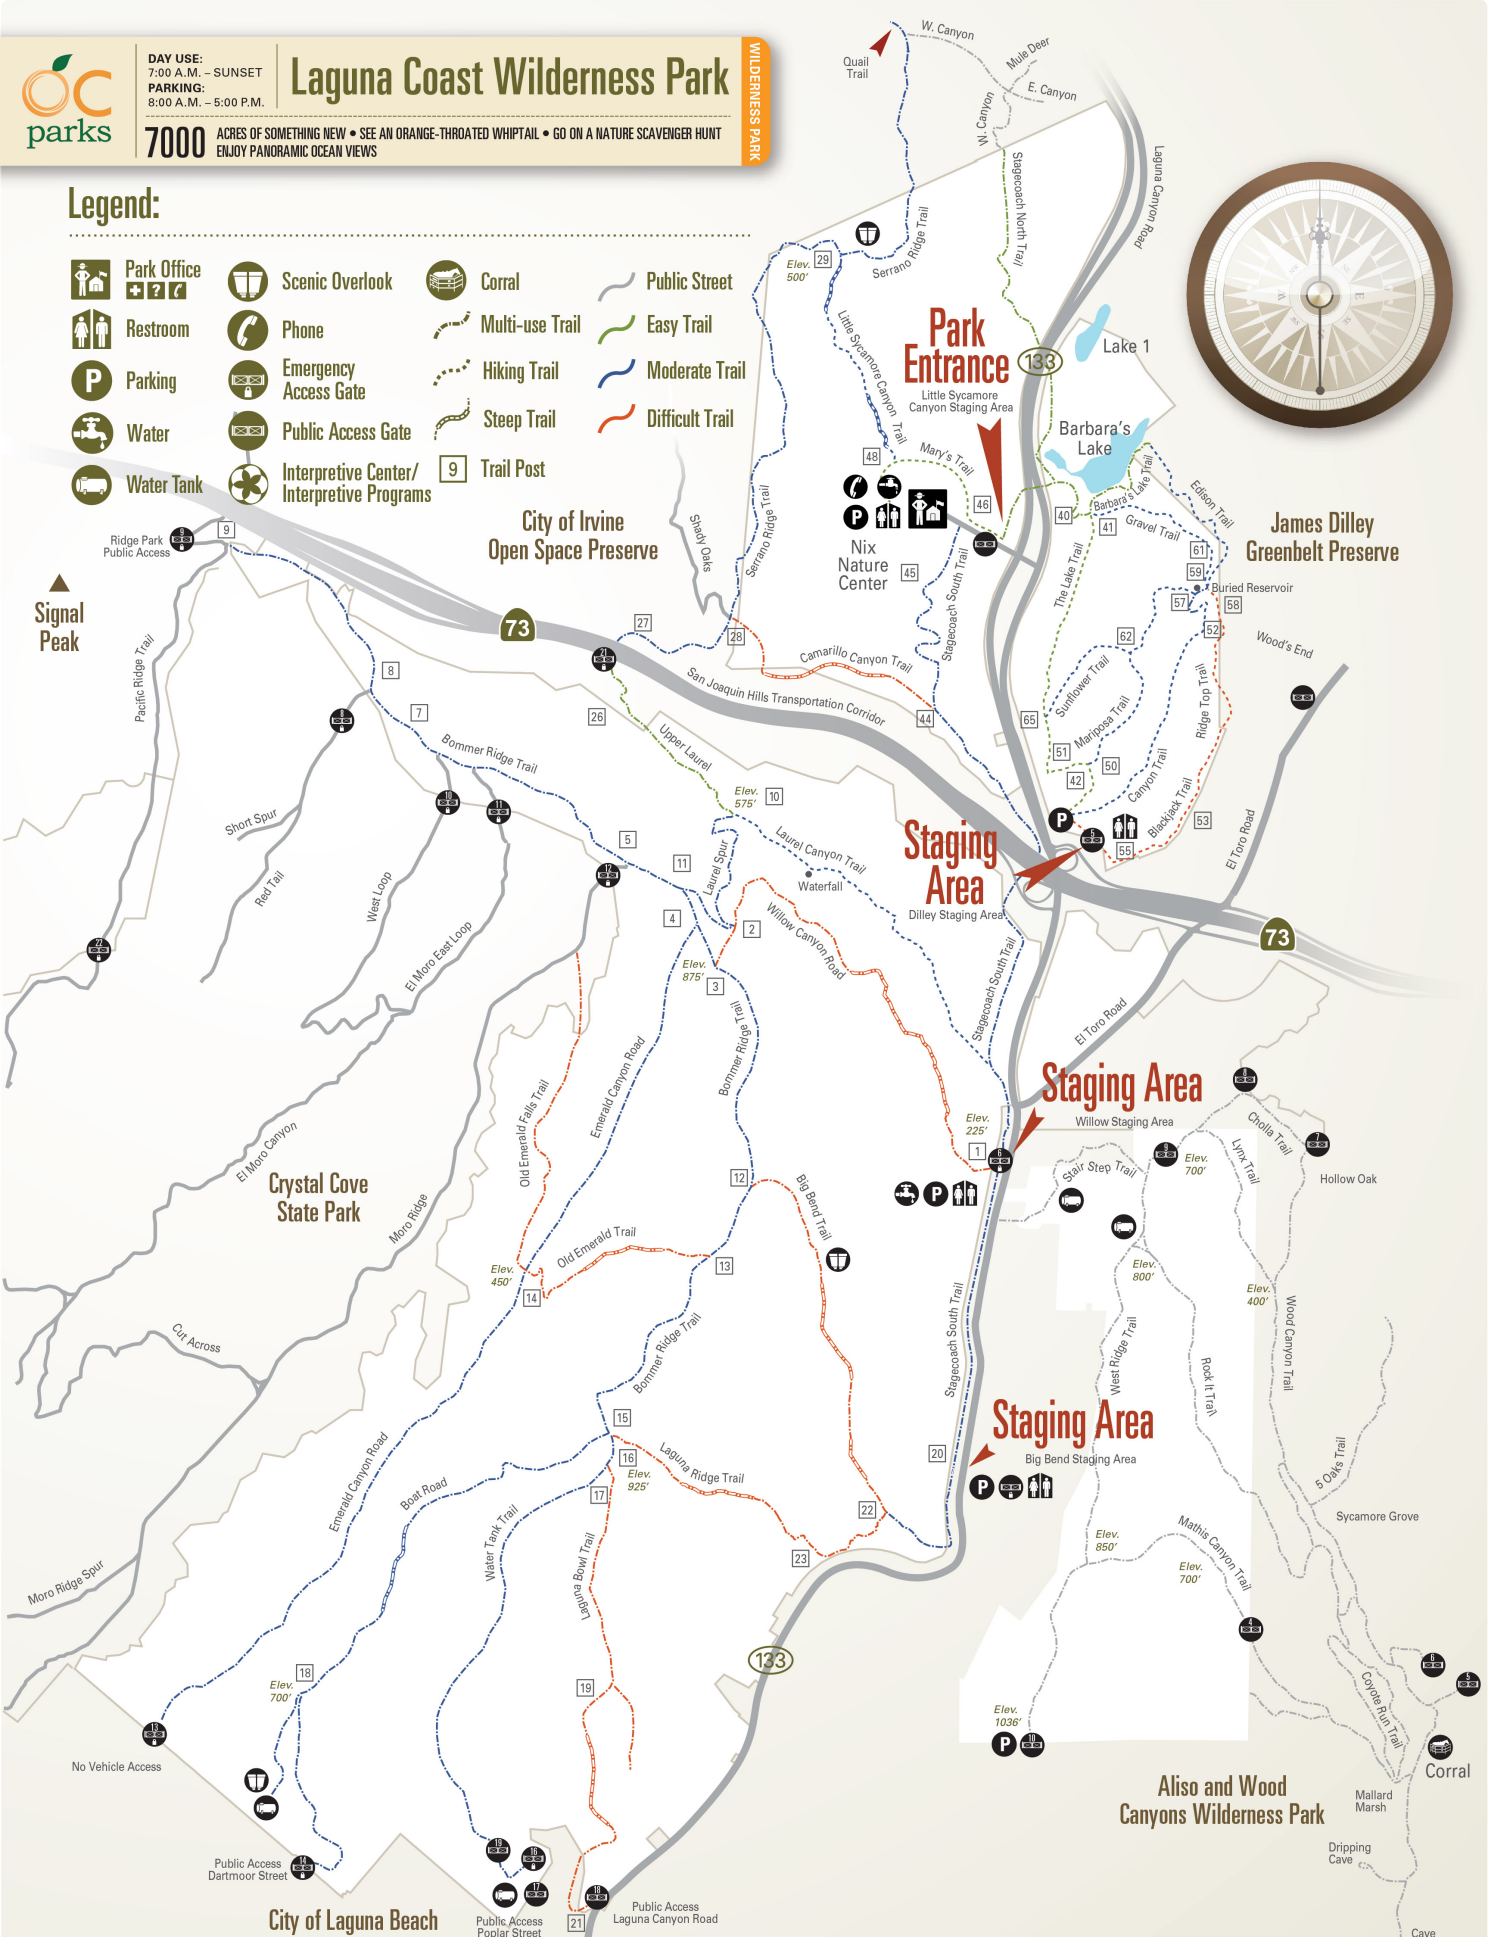

# Laguna Coast Wilderness Park

**7000** ACRES OF SOMETHING NEW • SEE AN ORANGE-THROATED WHIPTAIL • GO ON A NATURE SCAVENGER HUNT  
ENJOY PANORAMIC OCEAN VIEWS

WILDERNESS PARK

## Legend:

- Park Office
- Scenic Overlook
- Corral
- Public Street
- Restroom
- Phone
- Multi-use Trail
- Easy Trail
- Parking
- Emergency Access Gate
- Hiking Trail
- Moderate Trail
- Water
- Public Access Gate
- Steep Trail
- Difficult Trail
- Water Tank
- Interpretive Center/ Interpretive Programs
- Trail Post

## Trail Guide:

Trail Name	Difficulty	Distance	Icons
Barbara's Lake Trail	EASY	.25 Miles	Hiking, Multi-use
Edison Trail	MODERATE	0.9 Miles	Hiking, Multi-use
Laurel Spur	MODERATE	0.5 Miles	Hiking, Multi-use
Big Bend Trail	DIFFICULT	1.5 Miles	Hiking, Multi-use
Emerald Canyon Road	MODERATE	3 Miles	Hiking, Multi-use
Little Sycamore Cyn. Trail	MODERATE	1 Mile	Hiking, Multi-use
Stagcoach North Trail	EASY	.75 Miles	Hiking, Multi-use
Stagcoach South Trail	MODERATE	1.4 Miles	Hiking, Multi-use
Blackjack Trail	DIFFICULT	1 Mile	Hiking
Gravel Trail	MODERATE	0.5 Miles	Hiking, Multi-use
Mariposa Trail	MODERATE	0.9 Miles	Hiking, Multi-use
Sunflower Trail	MODERATE	0.4 Miles	Hiking
Boat Road	MODERATE	1.3 Miles	Hiking, Multi-use
Laguna Bowl Trail	DIFFICULT	1.5 Miles	Hiking, Multi-use
Mary's Trail	EASY	.25 Miles	Hiking, Multi-use
Upper Laurel	EASY	.65 Miles	Hiking, Multi-use
Bommer Ridge Trail	MODERATE	3.75 Miles	Hiking, Multi-use
Laguna Ridge Trail	DIFFICULT	1.25 Miles	Hiking, Multi-use
Old Emerald Trail	DIFFICULT	.75 Miles	Hiking, Multi-use
Water Tank Trail	MODERATE	1.5 Miles	Hiking, Multi-use
Camarillo Canyon Trail	DIFFICULT	0.9 Miles	Hiking, Multi-use
The Lake Trail	EASY	1 Mile	Hiking, Multi-use
Old Emerald Falls Trail	DIFFICULT	1 Mile	Hiking, Multi-use
Willow Canyon Road	DIFFICULT	1.5 Miles	Hiking, Multi-use
Canyon Trail	MODERATE	1 Mile	Hiking
Laurel Canyon Trail	MODERATE	1.5 Miles	Hiking
Ridge Top Trail	DIFFICULT	0.3 Miles	Hiking
Wood's End	MODERATE	1.2 Miles	Hiking, Multi-use